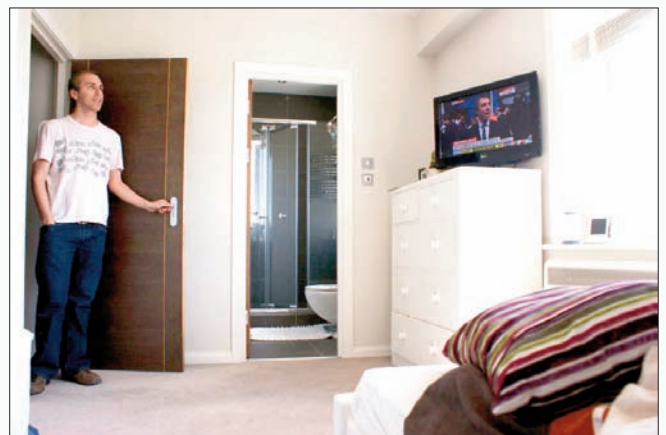

Rainbow Quay, London, SE16 7UF

**RAINBOW CAPITAL
PROPERTY**

Sharing London since 1995

To arrange a viewing:

email: andy@rainbowcapital.co.uk

or text: 07399 269185

or see the rest of our portfolio at:

www.rainbowcapital.co.uk