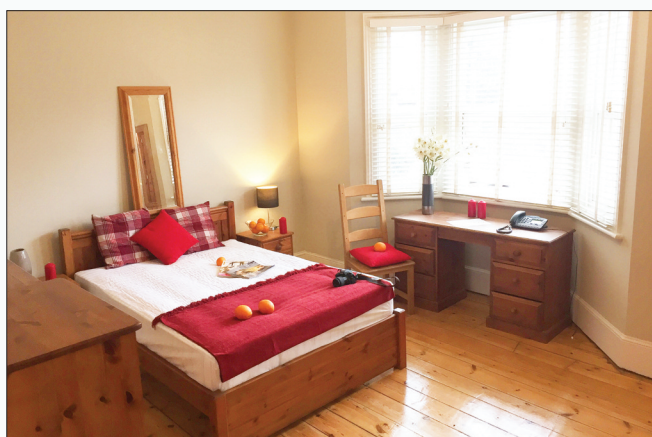

Houseshare in Stratford

Newly refurbished Victorian houses

Spacious large double bedrooms

Connected Wifi, TV, satellite

Convenient easy walk to stations and Westfield shopping centre

£725 - £825pcm inclusive of all bills, cleaning and WiFi

No letting, referencing or hidden fees

To arrange a viewing:

07969 292896

andy@rainbowcapital.co.uk

www.rainbowcapital.co.uk

Sharing London since 1995

**RAINBOW CAPITAL
PROPERTY**