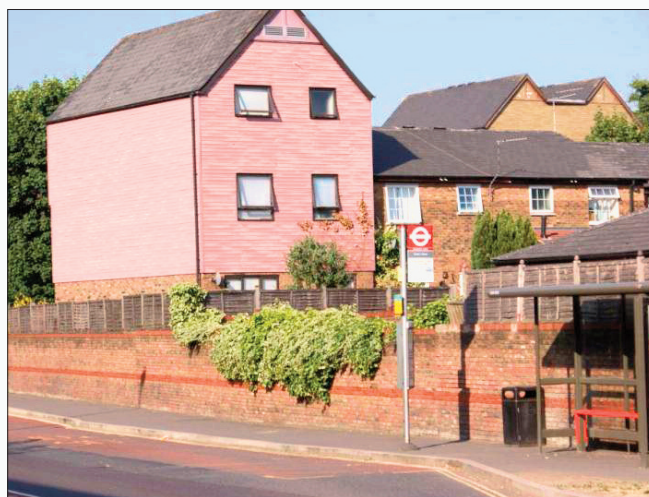

Houseshare in Canada Water

Large townhouse, close to the river in historic Rotherhithe

Spacious large double bedrooms

Connected Wifi, TV, satellite

Convenient easy walk to tube, overground and local shops

**£900pcm inclusive of all bills
(cleaning & WiFi included)**

No letting, referencing or hidden fees

To arrange a viewing:

07969 292896

andy@rainbowcapital.co.uk

www.rainbowcapital.co.uk

**RAINBOW CAPITAL
PROPERTY**

Sharing London since 1995