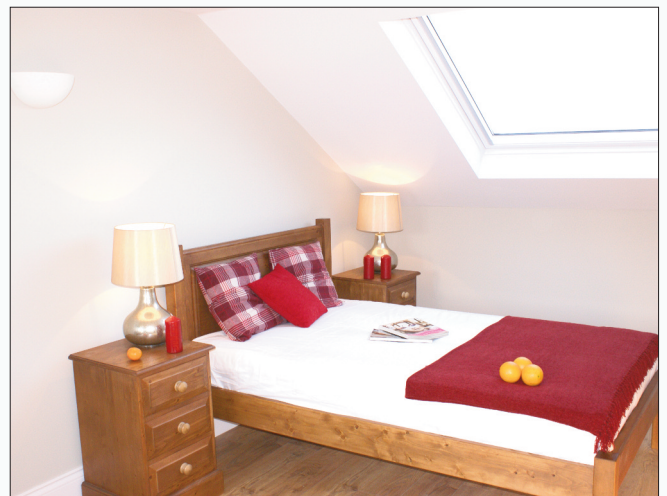

Houseshare in Clapham

Newly refurbished Victorian house

Spacious large double bedrooms

Connected Wifi, TV, satellite

Convenient easy walk to stations,
local bars and restaurants

£950 - £1,000pcm inclusive of all bills (cleaning & WiFi included)

No letting, referencing or hidden fees

To arrange a viewing:

07969 292896

andy@rainbowcapital.co.uk

www.rainbowcapital.co.uk

**RAINBOW CAPITAL
PROPERTY**

Sharing London since 1995