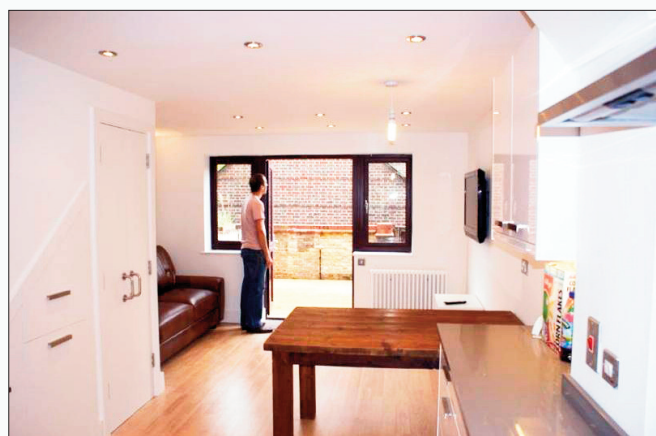

Houseshare in Canada Water

Newly refurbished townhouse overlooking Greenland Dock

Spacious double bedrooms

Connected Wifi, TV, satellite

Convenient easy walk to stations, riverboat and shops

£825 - £925pcm inclusive of all bills (cleaning & WiFi included)

No letting, referencing or hidden fees

To arrange a viewing:

07969 292896

andy@rainbowcapital.co.uk

www.rainbowcapital.co.uk

Sharing London since 1995

**RAINBOW CAPITAL
PROPERTY**