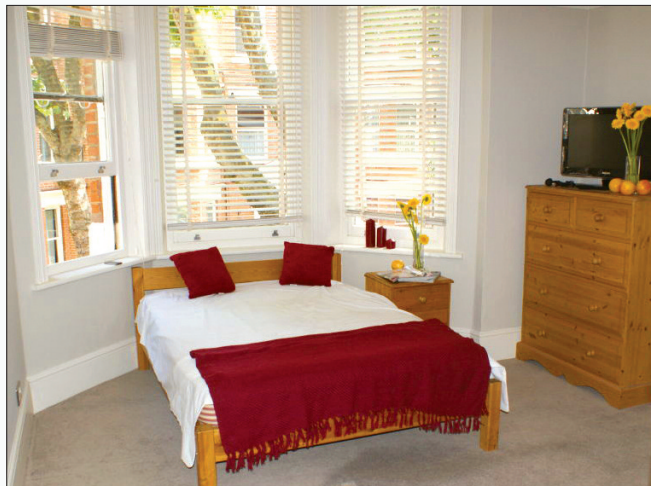

Flatshare in Oval

Elegant mansion flat in tree-lined street

Spacious large double bedrooms

Connected Wifi, TV, satellite

Convenient easy walk to Oval
and Stockwell tube stations

**£825 - £950pcm inclusive of
all bills, cleaning and WiFi**

No letting, referencing or hidden fees

To arrange a viewing:

07969 292896

andy@rainbowcapital.co.uk

www.rainbowcapital.co.uk

Sharing London since 1995

**RAINBOW CAPITAL
PROPERTY**