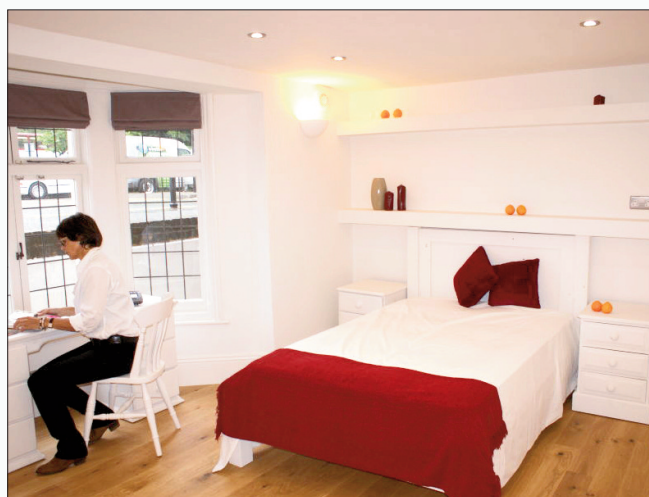

Houseshare in Clapham

Architect designed home near Stockwell and Clapham stations

Spacious large double bedrooms

Connected Wifi, TV, satellite

Convenient easy walk to stations and local shops

£800 - £900pcm inclusive of all bills (cleaning & WiFi included)

No letting, referencing or hidden fees

To arrange a viewing:

07969 292896

andy@rainbowcapital.co.uk

www.rainbowcapital.co.uk

**RAINBOW CAPITAL
PROPERTY**

Sharing London since 1995